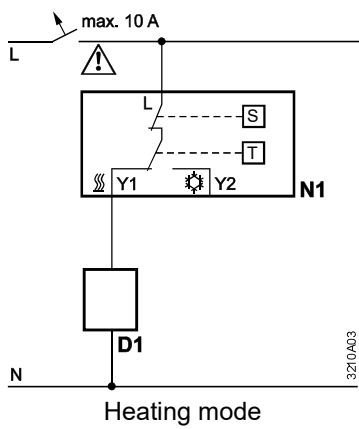

- pt** Instruções de montagem
- sk** Návod na montáž
- sv** Installationsanvisning
- tr** Montaj talimatları
- zh** 安装说明书

RAA...

Dimensions in mm

RAA11 / RAA21 / RAA21/S

- D1 Zone valve or thermal valve for heating
- D2 Zone valve or thermal valve for cooling
- L Switching voltage
AC 24...250V
- N1 Room thermostat
- Y1 Control output
"Heating", AC 24...250V
- Y2 Control output
"Cooling", AC 24...250V
- N Neutral
- T Thermostat element
(gas-filled diaphragm)

RAA31

- D1 Zone valve or thermal valve for heating
- D2 Zone valve or thermal valve for cooling
- L Switching voltage
AC 24...250V
- N1 Room thermostat
- S ON/OFF switch
- Y1 Control output
"Heating", AC 24...250V
- Y2 Control output
"Cooling", AC 24...250V
- N Neutral
- T Thermostat element
(gas-filled diaphragm)

RAA41 / RAA41/S

- D1 Zone valve or thermal valve for heating
- L Switching voltage
AC 24...250V
- N1 Room thermostat
- S Selector for Heating / OFF / Cooling
- Y Control output
"Heating", AC 24...250V
- T Thermostat element
(gas-filled diaphragm)