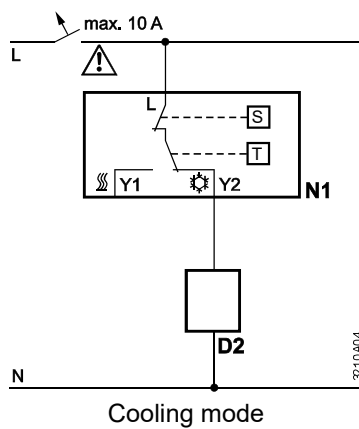

- pt** Instruções de montagem
- sk** Návod na montáž
- sv** Installationsanvisning
- tr** Montaj talimatları
- zh** 安装说明书

RAA...

Dimensions in mm

RAA11 / RAA21 / RAA21/S

- D1 Zone valve or thermal valve for heating
- D2 Zone valve or thermal valve for cooling
- L Switching voltage
AC 24...250V
- N1 Room thermostat
- Y1 Control output
"Heating", AC 24...250V
- Y2 Control output
"Cooling", AC 24...250V
- N Neutral
- T Thermostat element
(gas-filled diaphragm)

RAA31

- D1 Zone valve or thermal valve for heating
- D2 Zone valve or thermal valve for cooling
- L Switching voltage
AC 24...250V
- N1 Room thermostat
- S ON/OFF switch
- Y1 Control output
"Heating", AC 24...250V
- Y2 Control output
"Cooling", AC 24...250V
- N Neutral
- T Thermostat element
(gas-filled diaphragm)

RAA41 / RAA41/S

- D1 Zone valve or thermal valve for heating
- L Switching voltage
AC 24...250V
- N1 Room thermostat
- S Selector for Heating / OFF / Cooling
- Y Control output
"Heating", AC 24...250V
- T Thermostat element
(gas-filled diaphragm)