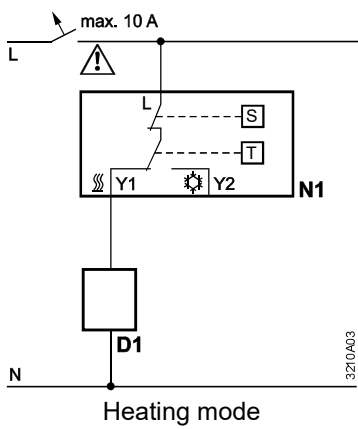

- pt** Instruções de montagem
- sk** Návod na montáž
- sv** Installationsanvisning
- tr** Montaj talimatları
- zh** 安装说明书

RAA...

Dimensions in mm

RAA11 / RAA21 / RAA21/S

- D1 Zone valve or thermal valve for heating
- D2 Zone valve or thermal valve for cooling
- L Switching voltage
AC 24...250V
- N1 Room thermostat
- Y1 Control output
"Heating", AC 24...250V
- Y2 Control output
"Cooling", AC 24...250V
- N Neutral
- T Thermostat element
(gas-filled diaphragm)

RAA31

- D1 Zone valve or thermal valve for heating
- D2 Zone valve or thermal valve for cooling
- L Switching voltage
AC 24...250V
- N1 Room thermostat
- S ON/OFF switch
- Y1 Control output
"Heating", AC 24...250V
- Y2 Control output
"Cooling", AC 24...250V
- N Neutral
- T Thermostat element
(gas-filled diaphragm)

RAA41 / RAA41/S

- D1 Zone valve or thermal valve for heating
- L Switching voltage
AC 24...250V
- N1 Room thermostat
- S Selector for Heating / OFF / Cooling
- Y Control output
"Heating", AC 24...250V
- T Thermostat element
(gas-filled diaphragm)